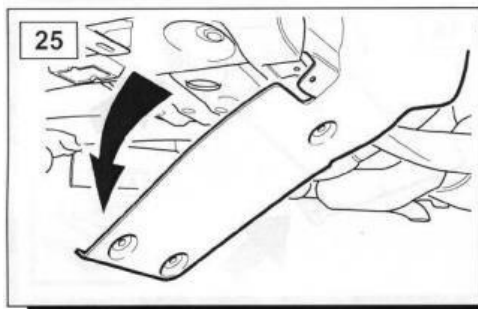

WARRANTY & DISCLAIMER - TerrafirMa products are warranted free from defects in materials and workmanship for a period of 12 months from the date of retail invoice. TerrafirMa does not warrant that the products manufactured or marketed by it comply with the laws of the country where those goods are purchased or used. It is the sole responsibility of the purchaser to ascertain whether products being purchased, or the fitting of those products to any other object, comply with local laws. This warranty covers structural defect and workmanship but does not cover finishes, labour charges for removal or refitting, freight costs, accident damage, misuse or abuse, damage due to incorrect or improper fitment or application, modified product, faulty design or consequential damage of any kind. Damage or defects caused by collision, alteration, improper installation, road hazards, adverse conditions or usage for any other purpose other than normal private usage are not covered by this warranty. TerrafirMa shall not be liable for any other claim relating to the use of the product and any indirect special or consequential damage or injury to any person, company or other entity. All claims must be accompanied by the original retail invoice and should be submitted to the supplying Allmakes 4x4/TerrafirMa distributor. This warranty covers only the replacement of the product or part concerned. The decision remains solely at the discretion of Allmakes Ltd. The information contained in this catalogue was correct at the time of going to press. Allmakes/TerrafirMa and its associated companies reserve the right to alter the range and any product specifications without notice. Always consult your Allmakes/TerrafirMa distributor for the latest product information and specifications. The TerrafirMa range of products is constantly being evaluated for enhancement and improvement to make sure the level of quality and performance is as expected.

VUB503660
RANGE ROVER
L322