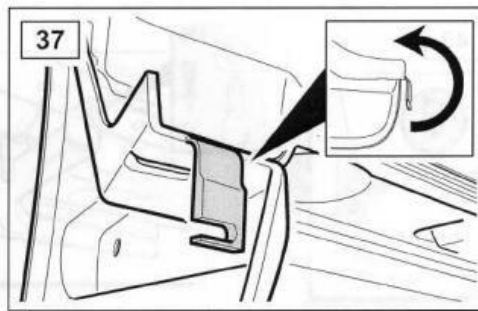

WARRANTY & DISCLAIMER - TerrafirMa products are warranted free from defects in materials and workmanship for a period of 12 months from the date of retail invoice. TerrafirMa does not warrant that the products manufactured or marketed by it comply with the laws of the country where those goods are purchased or used. It is the sole responsibility of the purchaser to ascertain whether products being purchased, or the fitting of those products to any other object, comply with local laws. This warranty covers structural defect and workmanship but does not cover finishes, labour charges for removal or refitting, freight costs, accident damage, misuse or abuse, damage due to incorrect or improper fitment or application, modified product, faulty design or consequential damage of any kind. Damage or defects caused by collision, alteration, improper installation, road hazards, adverse conditions or usage for any other purpose other than normal private usage are not covered by this warranty. TerrafirMa shall not be liable for any other claim relating to the use of the product and any indirect special or consequential damage or injury to any person, company or other entity. All claims must be accompanied by the original retail invoice and should be submitted to the supplying Allmakes 4x4/TerrafirMa distributor. This warranty covers only the replacement of the product or part concerned. The decision remains solely at the discretion of Allmakes Ltd. The information contained in this catalogue was correct at the time of going to press. Allmakes/TerrafirMa and its associated companies reserve the right to alter the range and any product specifications without notice. Always consult your Allmakes/TerrafirMa distributor for the latest product information and specifications. The TerrafirMa range of products is constantly being evaluated for enhancement and improvement to make sure the level of quality and performance is as expected.

VUB503660
RANGE ROVER
L322