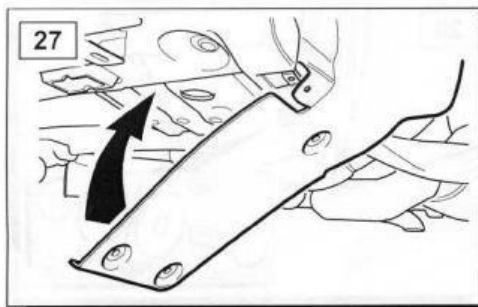

WARRANTY & DISCLAIMER - TerrafirMa products are warranted free from defects in materials and workmanship for a period of 12 months from the date of retail invoice. TerrafirMa does not warrant that the products manufactured or marketed by it comply with the laws of the country where those goods are purchased or used. It is the sole responsibility of the purchaser to ascertain whether products being purchased, or the fitting of those products to any other object, comply with local laws. This warranty covers structural defect and workmanship but does not cover finishes, labour charges for removal or refitting, freight costs, accident damage, misuse or abuse, damage due to incorrect or improper fitment or application, modified product, faulty design or consequential damage of any kind. Damage or defects caused by collision, alteration, improper installation, road hazards, adverse conditions or usage for any other purpose other than normal private usage are not covered by this warranty. TerrafirMa shall not be liable for any other claim relating to the use of the product and any indirect special or consequential damage or injury to any person, company or other entity. All claims must be accompanied by the original retail invoice and should be submitted to the supplying Allmakes 4x4/TerrafirMa distributor. This warranty covers only the replacement of the product or part concerned. The decision remains solely at the discretion of Allmakes Ltd. The information contained in this catalogue was correct at the time of going to press. Allmakes/TerrafirMa and its associated companies reserve the right to alter the range and any product specifications without notice. Always consult your Allmakes/TerrafirMa distributor for the latest product information and specifications. The TerrafirMa range of products is constantly being evaluated for enhancement and improvement to make sure the level of quality and performance is as expected.

VUB503660
RANGE ROVER
L322