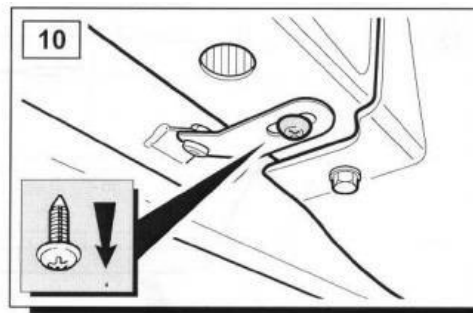

WARRANTY & DISCLAIMER - Terrafirma products are warranted free from defects in materials and workmanship for a period of 12 months from the date of retail invoice. Terrafirma does not warrant that the products manufactured or marketed by it comply with the laws of the country where those goods are purchased or used. It is the sole responsibility of the purchaser to ascertain whether products being purchased, or the fitting of those products to any other object, comply with local laws. This warranty covers structural defect and workmanship but does not cover finishes, labour charges for removal or refitting, freight costs, accident damage, misuse or abuse, damage due to incorrect or improper fitment or application, modified product, faulty design or consequential damage of any kind. Damage or defects caused by collision, alteration, improper installation, road hazards, adverse conditions or usage for any other purpose other than normal private usage are not covered by this warranty. Terrafirma shall not be liable for any other claim relating to the use of the product and any indirect special or consequential damage or injury to any person, company or other entity. All claims must be accompanied by the original retail invoice and should be submitted to the supplying Allmakes 4x4/Terrafirma distributor. This warranty covers only the replacement of the product or part concerned. The decision remains solely at the discretion of Allmakes Ltd. The information contained in this catalogue was correct at the time of going to press. Allmakes/Terrafirma and its associated companies reserve the right to alter the range and any product specifications without notice. Always consult your Allmakes/Terrafirma distributor for the latest product information and specifications. The Terrafirma range of products is constantly being evaluated for enhancement and improvement to make sure the level of quality and performance is as expected.

VUB503660
RANGE ROVER
L322