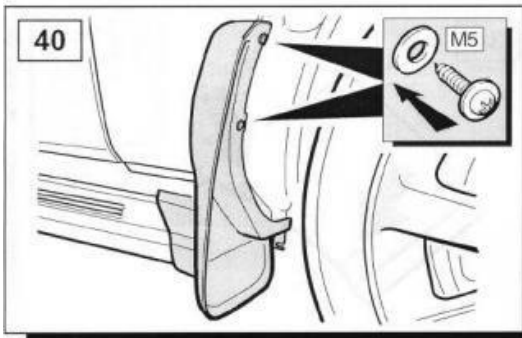

WARRANTY & DISCLAIMER - TerrafirMa products are warranted free from defects in materials and workmanship for a period of 12 months from the date of retail invoice. TerrafirMa does not warrant that the products manufactured or marketed by it comply with the laws of the country where those goods are purchased or used. It is the sole responsibility of the purchaser to ascertain whether products being purchased, or the fitting of those products to any other object, comply with local laws. This warranty covers structural defect and workmanship but does not cover finishes, labour charges for removal or refitting, freight costs, accident damage, misuse or abuse, damage due to incorrect or improper fitment or application, modified product, faulty design or consequential damage of any kind. Damage or defects caused by collision, alteration, improper installation, road hazards, adverse conditions or usage for any other purpose other than normal private usage are not covered by this warranty. TerrafirMa shall not be liable for any other claim relating to the use of the product and any indirect special or consequential damage or injury to any person, company or other entity. All claims must be accompanied by the original retail invoice and should be submitted to the supplying Allmakes 4x4/TerrafirMa distributor. This warranty covers only the replacement of the product or part concerned. The decision remains solely at the discretion of Allmakes Ltd. The information contained in this catalogue was correct at the time of going to press. Allmakes/TerrafirMa and its associated companies reserve the right to alter the range and any product specifications without notice. Always consult your Allmakes/TerrafirMa distributor for the latest product information and specifications. The TerrafirMa range of products is constantly being evaluated for enhancement and improvement to make sure the level of quality and performance is as expected.

VUB503660
RANGE ROVER
L322