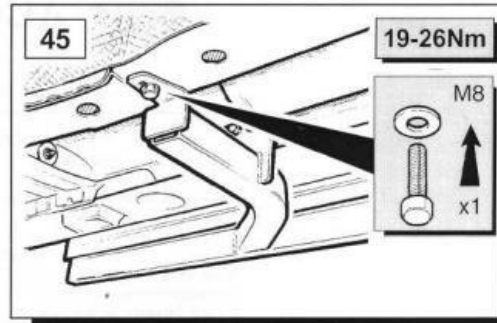

**Repeat procedure
for opposite side**