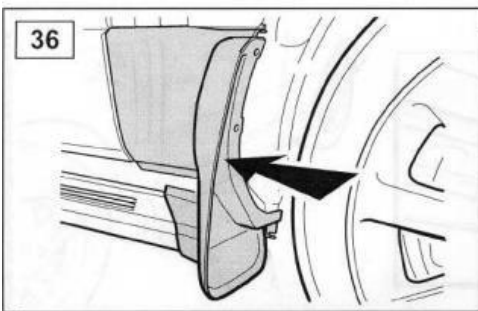

WARRANTY & DISCLAIMER - TerrafirMa products are warranted free from defects in materials and workmanship for a period of 12 months from the date of retail invoice. TerrafirMa does not warrant that the products manufactured or marketed by it comply with the laws of the country where those goods are purchased or used. It is the sole responsibility of the purchaser to ascertain whether products being purchased, or the fitting of those products to any other object, comply with local laws. This warranty covers structural defect and workmanship but does not cover finishes, labour charges for removal or refitting, freight costs, accident damage, misuse or abuse, damage due to incorrect or improper fitment or application, modified product, faulty design or consequential damage of any kind. Damage or defects caused by collision, alteration, improper installation, road hazards, adverse conditions or usage for any other purpose other than normal private usage are not covered by this warranty. TerrafirMa shall not be liable for any other claim relating to the use of the product and any indirect special or consequential damage or injury to any person, company or other entity. All claims must be accompanied by the original retail invoice and should be submitted to the supplying Allmakes 4x4/TerrafirMa distributor. This warranty covers only the replacement of the product or part concerned. The decision remains solely at the discretion of Allmakes Ltd. The information contained in this catalogue was correct at the time of going to press. Allmakes/TerrafirMa and its associated companies reserve the right to alter the range and any product specifications without notice. Always consult your Allmakes/TerrafirMa distributor for the latest product information and specifications. The TerrafirMa range of products is constantly being evaluated for enhancement and improvement to make sure the level of quality and performance is as expected.

VUB503660
RANGE ROVER
L322