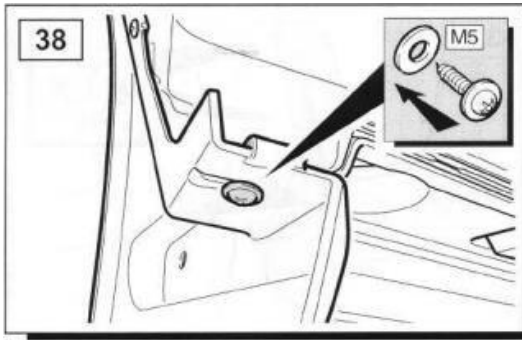

WARRANTY & DISCLAIMER - TerrafirMa products are warranted free from defects in materials and workmanship for a period of 12 months from the date of retail invoice. TerrafirMa does not warrant that the products manufactured or marketed by it comply with the laws of the country where those goods are purchased or used. It is the sole responsibility of the purchaser to ascertain whether products being purchased, or the fitting of those products to any other object, comply with local laws. This warranty covers structural defect and workmanship but does not cover finishes, labour charges for removal or refitting, freight costs, accident damage, misuse or abuse, damage due to incorrect or improper fitment or application, modified product, faulty design or consequential damage of any kind. Damage or defects caused by collision, alteration, improper installation, road hazards, adverse conditions or usage for any other purpose other than normal private usage are not covered by this warranty. TerrafirMa shall not be liable for any other claim relating to the use of the product and any indirect special or consequential damage or injury to any person, company or other entity. All claims must be accompanied by the original retail invoice and should be submitted to the supplying Allmakes 4x4/TerrafirMa distributor. This warranty covers only the replacement of the product or part concerned. The decision remains solely at the discretion of Allmakes Ltd. The information contained in this catalogue was correct at the time of going to press. Allmakes/TerrafirMa and its associated companies reserve the right to alter the range and any product specifications without notice. Always consult your Allmakes/TerrafirMa distributor for the latest product information and specifications. The TerrafirMa range of products is constantly being evaluated for enhancement and improvement to make sure the level of quality and performance is as expected.

VUB503660
RANGE ROVER
L322