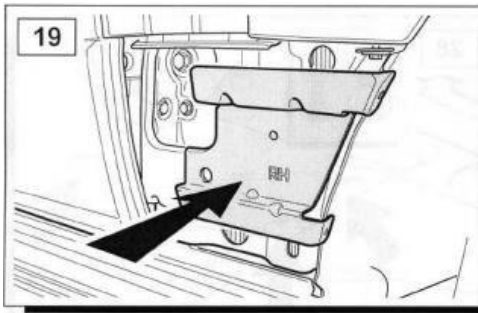

WARRANTY & DISCLAIMER - TerrafirMa products are warranted free from defects in materials and workmanship for a period of 12 months from the date of retail invoice. TerrafirMa does not warrant that the products manufactured or marketed by it comply with the laws of the country where those goods are purchased or used. It is the sole responsibility of the purchaser to ascertain whether products being purchased, or the fitting of those products to any other object, comply with local laws. This warranty covers structural defect and workmanship but does not cover finishes, labour charges for removal or refitting, freight costs, accident damage, misuse or abuse, damage due to incorrect or improper fitment or application, modified product, faulty design or consequential damage of any kind. Damage or defects caused by collision, alteration, improper installation, road hazards, adverse conditions or usage for any other purpose other than normal private usage are not covered by this warranty. TerrafirMa shall not be liable for any other claim relating to the use of the product and any indirect special or consequential damage or injury to any person, company or other entity. All claims must be accompanied by the original retail invoice and should be submitted to the supplying Allmakes 4x4/TerrafirMa distributor. This warranty covers only the replacement of the product or part concerned. The decision remains solely at the discretion of Allmakes Ltd. The information contained in this catalogue was correct at the time of going to press. Allmakes/TerrafirMa and its associated companies reserve the right to alter the range and any product specifications without notice. Always consult your Allmakes/TerrafirMa distributor for the latest product information and specifications. The TerrafirMa range of products is constantly being evaluated for enhancement and improvement to make sure the level of quality and performance is as expected.

VUB503660
RANGE ROVER
L322