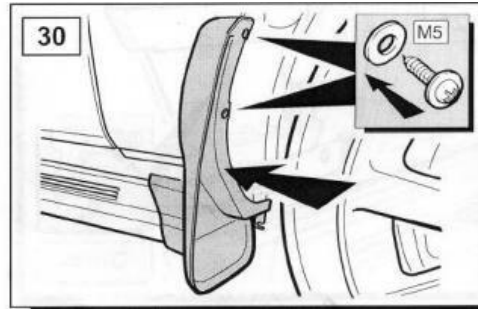

WARRANTY & DISCLAIMER - TerrafirMa products are warranted free from defects in materials and workmanship for a period of 12 months from the date of retail invoice. TerrafirMa does not warrant that the products manufactured or marketed by it comply with the laws of the country where those goods are purchased or used. It is the sole responsibility of the purchaser to ascertain whether products being purchased, or the fitting of those products to any other object, comply with local laws. This warranty covers structural defect and workmanship but does not cover finishes, labour charges for removal or refitting, freight costs, accident damage, misuse or abuse, damage due to incorrect or improper fitment or application, modified product, faulty design or consequential damage of any kind. Damage or defects caused by collision, alteration, improper installation, road hazards, adverse conditions or usage for any other purpose other than normal private usage are not covered by this warranty. TerrafirMa shall not be liable for any other claim relating to the use of the product and any indirect special or consequential damage or injury to any person, company or other entity. All claims must be accompanied by the original retail invoice and should be submitted to the supplying Allmakes 4x4/TerrafirMa distributor. This warranty covers only the replacement of the product or part concerned. The decision remains solely at the discretion of Allmakes Ltd. The information contained in this catalogue was correct at the time of going to press. Allmakes/TerrafirMa and its associated companies reserve the right to alter the range and any product specifications without notice. Always consult your Allmakes/TerrafirMa distributor for the latest product information and specifications. The TerrafirMa range of products is constantly being evaluated for enhancement and improvement to make sure the level of quality and performance is as expected.

VUB503660
RANGE ROVER
L322