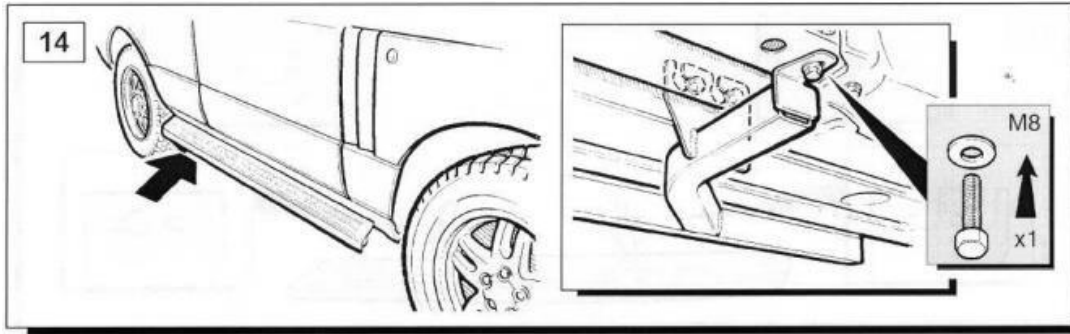

WARRANTY & DISCLAIMER - Terrafirma products are warranted free from defects in materials and workmanship for a period of 12 months from the date of retail invoice. Terrafirma does not warrant that the products manufactured or marketed by it comply with the laws of the country where those goods are purchased or used. It is the sole responsibility of the purchaser to ascertain whether products being purchased, or the fitting of those products to any other object, comply with local laws. This warranty covers structural defect and workmanship but does not cover finishes, labour charges for removal or refitting, freight costs, accident damage, misuse or abuse, damage due to incorrect or improper fitment or application, modified product, faulty design or consequential damage of any kind. Damage or defects caused by collision, alteration, improper installation, road hazards, adverse conditions or usage for any other purpose other than normal private usage are not covered by this warranty. Terrafirma shall not be liable for any other claim relating to the use of the product and any indirect special or consequential damage or injury to any person, company or other entity. All claims must be accompanied by the original retail invoice and should be submitted to the supplying Allmakes 4x4/Terrafirma distributor. This warranty covers only the replacement of the product or part concerned. The decision remains solely at the discretion of Allmakes Ltd. The information contained in this catalogue was correct at the time of going to press. Allmakes/Terrafirma and its associated companies reserve the right to alter the range and any product specifications without notice. Always consult your Allmakes/Terrafirma distributor for the latest product information and specifications. The Terrafirma range of products is constantly being evaluated for enhancement and improvement to make sure the level of quality and performance is as expected.