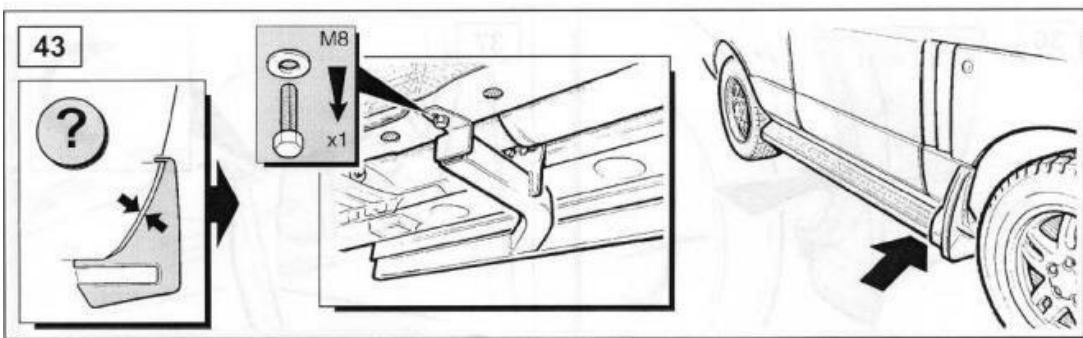

WARRANTY & DISCLAIMER - TerrafirMa products are warranted free from defects in materials and workmanship for a period of 12 months from the date of retail invoice. TerrafirMa does not warrant that the products manufactured or marketed by it comply with the laws of the country where those goods are purchased or used. It is the sole responsibility of the purchaser to ascertain whether products being purchased, or the fitting of those products to any other object, comply with local laws. This warranty covers structural defect and workmanship but does not cover finishes, labour charges for removal or refitting, freight costs, accident damage, misuse or abuse, damage due to incorrect or improper fitment or application, modified product, faulty design or consequential damage of any kind. Damage or defects caused by collision, alteration, improper installation, road hazards, adverse conditions or usage for any other purpose other than normal private usage are not covered by this warranty. TerrafirMa shall not be liable for any other claim relating to the use of the product and any indirect special or consequential damage or injury to any person, company or other entity. All claims must be accompanied by the original retail invoice and should be submitted to the supplying Allmakes 4x4/TerrafirMa distributor. This warranty covers only the replacement of the product or part concerned. The decision remains solely at the discretion of Allmakes Ltd. The information contained in this catalogue was correct at the time of going to press. Allmakes/TerrafirMa and its associated companies reserve the right to alter the range and any product specifications without notice. Always consult your Allmakes/TerrafirMa distributor for the latest product information and specifications. The TerrafirMa range of products is constantly being evaluated for enhancement and improvement to make sure the level of quality and performance is as expected.

VUB503660
RANGE ROVER
L322