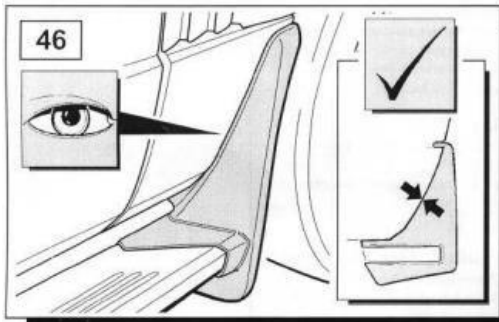

**Repeat procedure
for opposite side**