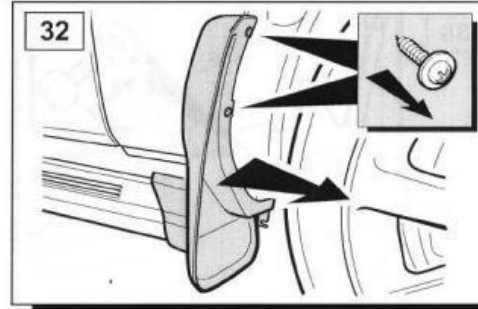

WARRANTY & DISCLAIMER - TerrafirMa products are warranted free from defects in materials and workmanship for a period of 12 months from the date of retail invoice. TerrafirMa does not warrant that the products manufactured or marketed by it comply with the laws of the country where those goods are purchased or used. It is the sole responsibility of the purchaser to ascertain whether products being purchased, or the fitting of those products to any other object, comply with local laws. This warranty covers structural defect and workmanship but does not cover finishes, labour charges for removal or refitting, freight costs, accident damage, misuse or abuse, damage due to incorrect or improper fitment or application, modified product, faulty design or consequential damage of any kind. Damage or defects caused by collision, alteration, improper installation, road hazards, adverse conditions or usage for any other purpose other than normal private usage are not covered by this warranty. TerrafirMa shall not be liable for any other claim relating to the use of the product and any indirect special or consequential damage or injury to any person, company or other entity. All claims must be accompanied by the original retail invoice and should be submitted to the supplying Allmakes 4x4/TerrafirMa distributor. This warranty covers only the replacement of the product or part concerned. The decision remains solely at the discretion of Allmakes Ltd. The information contained in this catalogue was correct at the time of going to press. Allmakes/TerrafirMa and its associated companies reserve the right to alter the range and any product specifications without notice. Always consult your Allmakes/TerrafirMa distributor for the latest product information and specifications. The TerrafirMa range of products is constantly being evaluated for enhancement and improvement to make sure the level of quality and performance is as expected.

VUB503660
RANGE ROVER
L322