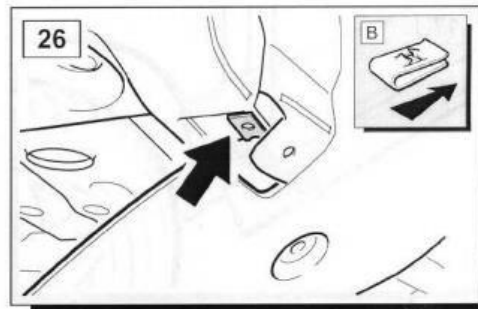

WARRANTY & DISCLAIMER - TerrafirMa products are warranted free from defects in materials and workmanship for a period of 12 months from the date of retail invoice. TerrafirMa does not warrant that the products manufactured or marketed by it comply with the laws of the country where those goods are purchased or used. It is the sole responsibility of the purchaser to ascertain whether products being purchased, or the fitting of those products to any other object, comply with local laws. This warranty covers structural defect and workmanship but does not cover finishes, labour charges for removal or refitting, freight costs, accident damage, misuse or abuse, damage due to incorrect or improper fitment or application, modified product, faulty design or consequential damage of any kind. Damage or defects caused by collision, alteration, improper installation, road hazards, adverse conditions or usage for any other purpose other than normal private usage are not covered by this warranty. TerrafirMa shall not be liable for any other claim relating to the use of the product and any indirect special or consequential damage or injury to any person, company or other entity. All claims must be accompanied by the original retail invoice and should be submitted to the supplying Allmakes 4x4/TerrafirMa distributor. This warranty covers only the replacement of the product or part concerned. The decision remains solely at the discretion of Allmakes Ltd. The information contained in this catalogue was correct at the time of going to press. Allmakes/TerrafirMa and its associated companies reserve the right to alter the range and any product specifications without notice. Always consult your Allmakes/TerrafirMa distributor for the latest product information and specifications. The TerrafirMa range of products is constantly being evaluated for enhancement and improvement to make sure the level of quality and performance is as expected.

VUB503660
RANGE ROVER
L322