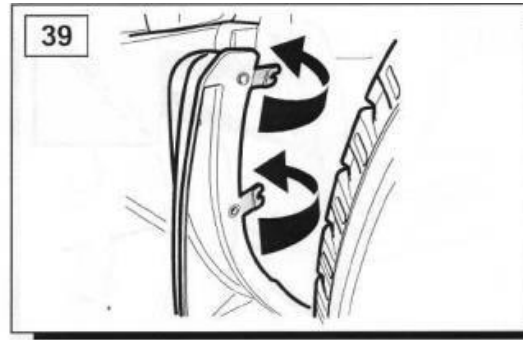

WARRANTY & DISCLAIMER - TerrafirMa products are warranted free from defects in materials and workmanship for a period of 12 months from the date of retail invoice. TerrafirMa does not warrant that the products manufactured or marketed by it comply with the laws of the country where those goods are purchased or used. It is the sole responsibility of the purchaser to ascertain whether products being purchased, or the fitting of those products to any other object, comply with local laws. This warranty covers structural defect and workmanship but does not cover finishes, labour charges for removal or refitting, freight costs, accident damage, misuse or abuse, damage due to incorrect or improper fitment or application, modified product, faulty design or consequential damage of any kind. Damage or defects caused by collision, alteration, improper installation, road hazards, adverse conditions or usage for any other purpose other than normal private usage are not covered by this warranty. TerrafirMa shall not be liable for any other claim relating to the use of the product and any indirect special or consequential damage or injury to any person, company or other entity. All claims must be accompanied by the original retail invoice and should be submitted to the supplying Allmakes 4x4/TerrafirMa distributor. This warranty covers only the replacement of the product or part concerned. The decision remains solely at the discretion of Allmakes Ltd. The information contained in this catalogue was correct at the time of going to press. Allmakes/TerrafirMa and its associated companies reserve the right to alter the range and any product specifications without notice. Always consult your Allmakes/TerrafirMa distributor for the latest product information and specifications. The TerrafirMa range of products is constantly being evaluated for enhancement and improvement to make sure the level of quality and performance is as expected.

VUB503660
RANGE ROVER
L322