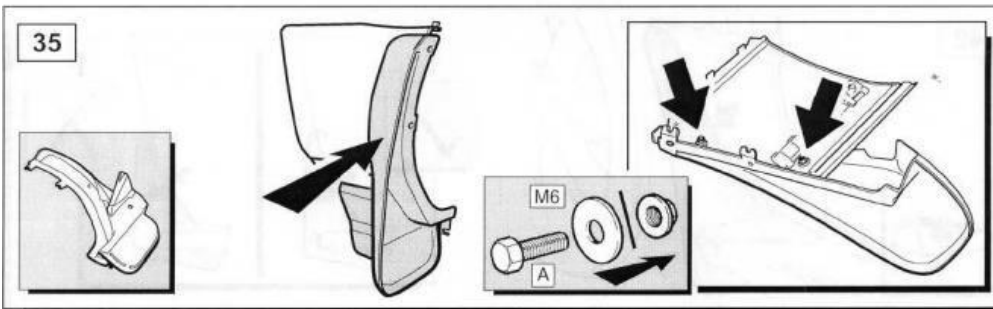

WARRANTY & DISCLAIMER - TerrafirMa products are warranted free from defects in materials and workmanship for a period of 12 months from the date of retail invoice. TerrafirMa does not warrant that the products manufactured or marketed by it comply with the laws of the country where those goods are purchased or used. It is the sole responsibility of the purchaser to ascertain whether products being purchased, or the fitting of those products to any other object, comply with local laws. This warranty covers structural defect and workmanship but does not cover finishes, labour charges for removal or refitting, freight costs, accident damage, misuse or abuse, damage due to incorrect or improper fitment or application, modified product, faulty design or consequential damage of any kind. Damage or defects caused by collision, alteration, improper installation, road hazards, adverse conditions or usage for any other purpose other than normal private usage are not covered by this warranty. TerrafirMa shall not be liable for any other claim relating to the use of the product and any indirect special or consequential damage or injury to any person, company or other entity. All claims must be accompanied by the original retail invoice and should be submitted to the supplying Allmakes 4x4/TerrafirMa distributor. This warranty covers only the replacement of the product or part concerned. The decision remains solely at the discretion of Allmakes Ltd. The information contained in this catalogue was correct at the time of going to press. Allmakes/TerrafirMa and its associated companies reserve the right to alter the range and any product specifications without notice. Always consult your Allmakes/TerrafirMa distributor for the latest product information and specifications. The TerrafirMa range of products is constantly being evaluated for enhancement and improvement to make sure the level of quality and performance is as expected.

VUB503660
RANGE ROVER
L322