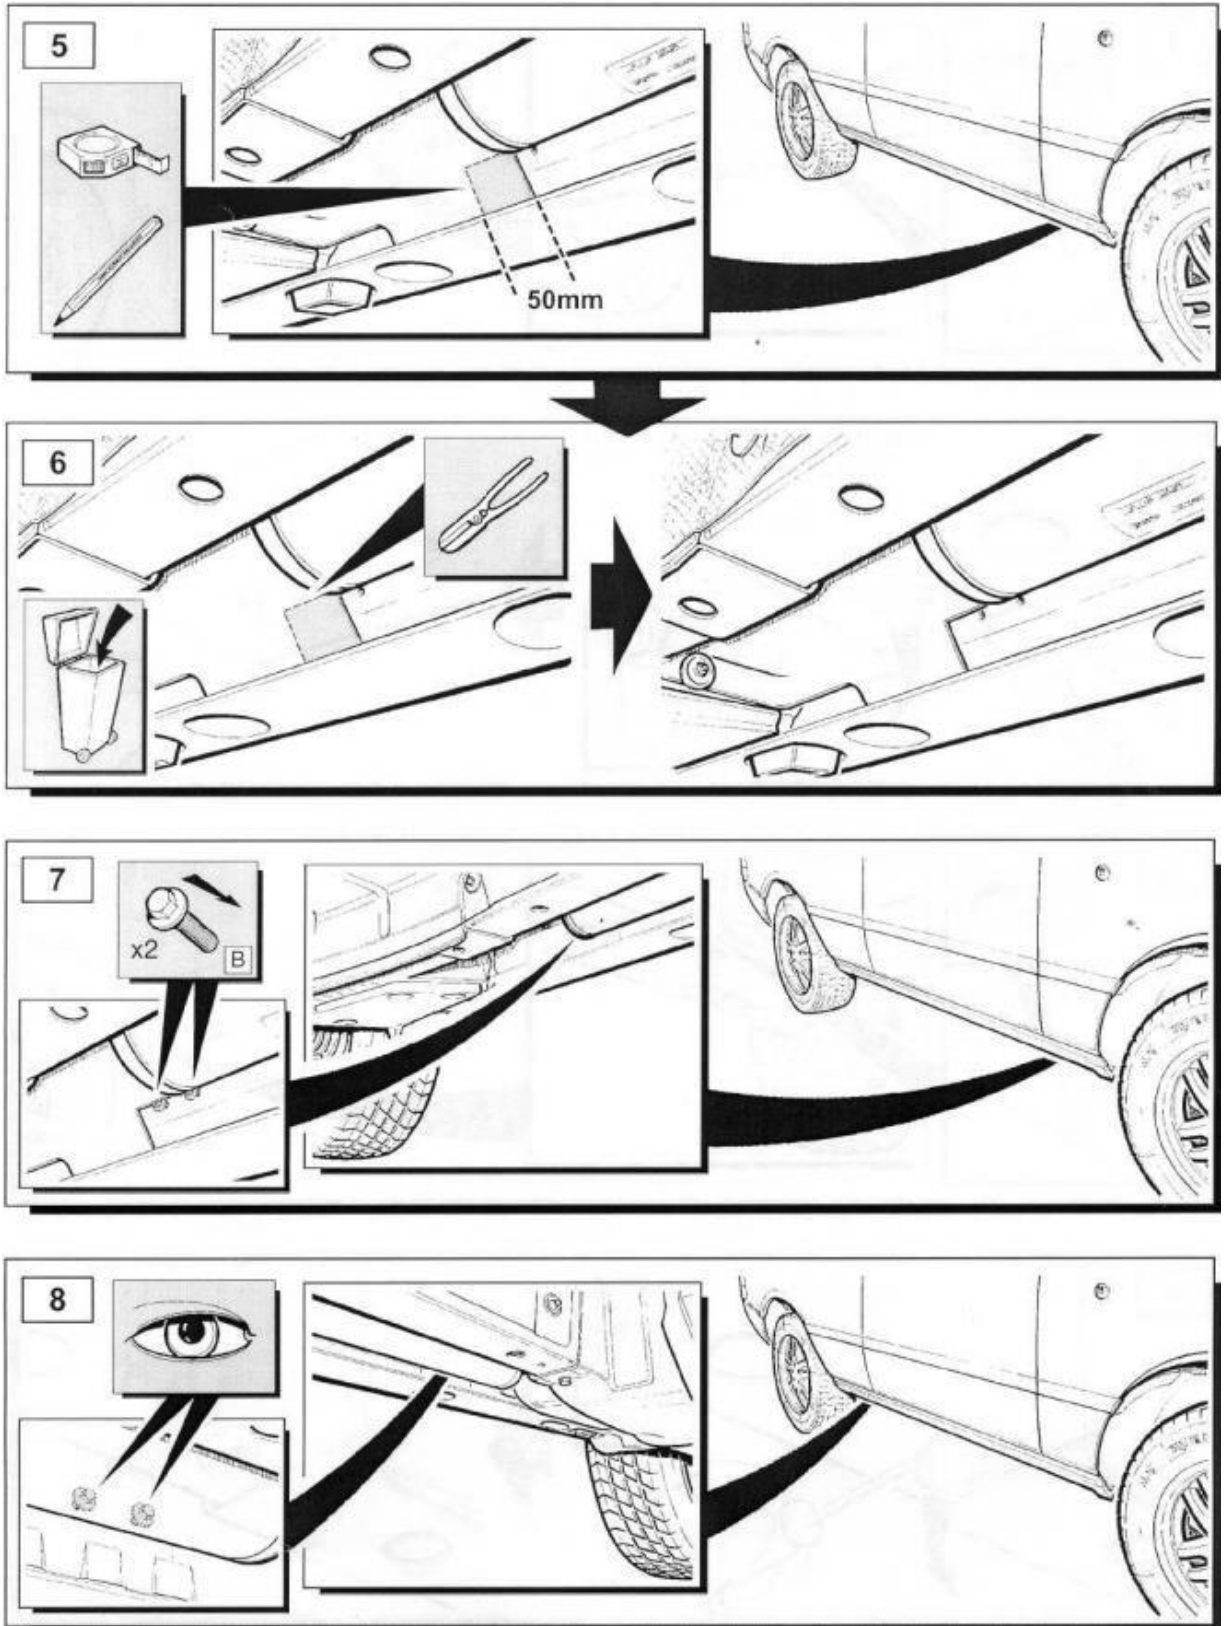

**VUB503660  
RANGE ROVER  
L322**

**WARRANTY & DISCLAIMER** - TerrafirMa products are warranted free from defects in materials and workmanship for a period of 12 months from the date of retail invoice. TerrafirMa does not warrant that the products manufactured or marketed by it comply with the laws of the country where those goods are purchased or used. It is the sole responsibility of the purchaser to ascertain whether products being purchased, or the fitting of those products to any other object, comply with local laws. This warranty covers structural defect and workmanship but does not cover finishes, labour charges for removal or refitting, freight costs, accident damage, misuse or abuse, damage due to incorrect or improper fitment or application, modified product, faulty design or consequential damage of any kind. Damage or defects caused by collision, alteration, improper installation, road hazards, adverse conditions or usage for any other purpose other than normal private usage are not covered by this warranty. TerrafirMa shall not be liable for any other claim relating to the use of the product and any indirect special or consequential damage or injury to any person, company or other entity. All claims must be accompanied by the original retail invoice and should be submitted to the supplying Allmakes 4x4/TerrafirMa distributor. This warranty covers only the replacement of the product or part concerned. The decision remains solely at the discretion of Allmakes Ltd. The information contained in this catalogue was correct at the time of going to press. Allmakes/TerrafirMa and its associated companies reserve the right to alter the range and any product specifications without notice. Always consult your Allmakes/TerrafirMa distributor for the latest product information and specifications. The TerrafirMa range of products is constantly being evaluated for enhancement and improvement to make sure the level of quality and performance is as expected.