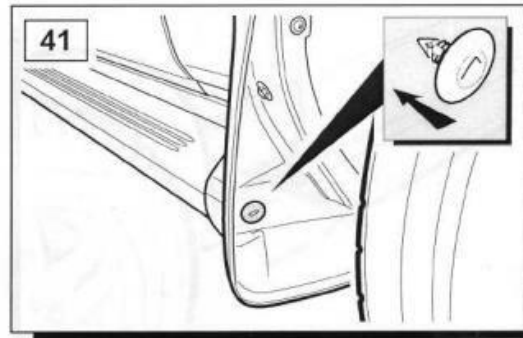

WARRANTY & DISCLAIMER - TerrafirMa products are warranted free from defects in materials and workmanship for a period of 12 months from the date of retail invoice. TerrafirMa does not warrant that the products manufactured or marketed by it comply with the laws of the country where those goods are purchased or used. It is the sole responsibility of the purchaser to ascertain whether products being purchased, or the fitting of those products to any other object, comply with local laws. This warranty covers structural defect and workmanship but does not cover finishes, labour charges for removal or refitting, freight costs, accident damage, misuse or abuse, damage due to incorrect or improper fitment or application, modified product, faulty design or consequential damage of any kind. Damage or defects caused by collision, alteration, improper installation, road hazards, adverse conditions or usage for any other purpose other than normal private usage are not covered by this warranty. TerrafirMa shall not be liable for any other claim relating to the use of the product and any indirect special or consequential damage or injury to any person, company or other entity. All claims must be accompanied by the original retail invoice and should be submitted to the supplying Allmakes 4x4/TerrafirMa distributor. This warranty covers only the replacement of the product or part concerned. The decision remains solely at the discretion of Allmakes Ltd. The information contained in this catalogue was correct at the time of going to press. Allmakes/TerrafirMa and its associated companies reserve the right to alter the range and any product specifications without notice. Always consult your Allmakes/TerrafirMa distributor for the latest product information and specifications. The TerrafirMa range of products is constantly being evaluated for enhancement and improvement to make sure the level of quality and performance is as expected.

VUB503660
RANGE ROVER
L322