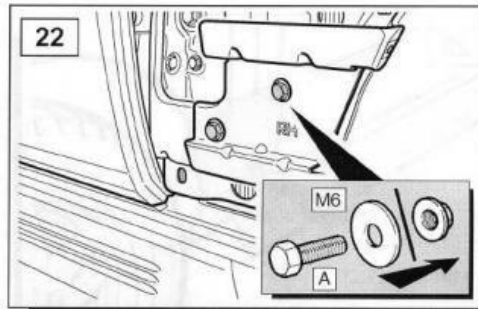

WARRANTY & DISCLAIMER - TerrafirMa products are warranted free from defects in materials and workmanship for a period of 12 months from the date of retail invoice. TerrafirMa does not warrant that the products manufactured or marketed by it comply with the laws of the country where those goods are purchased or used. It is the sole responsibility of the purchaser to ascertain whether products being purchased, or the fitting of those products to any other object, comply with local laws. This warranty covers structural defect and workmanship but does not cover finishes, labour charges for removal or refitting, freight costs, accident damage, misuse or abuse, damage due to incorrect or improper fitment or application, modified product, faulty design or consequential damage of any kind. Damage or defects caused by collision, alteration, improper installation, road hazards, adverse conditions or usage for any other purpose other than normal private usage are not covered by this warranty. TerrafirMa shall not be liable for any other claim relating to the use of the product and any indirect special or consequential damage or injury to any person, company or other entity. All claims must be accompanied by the original retail invoice and should be submitted to the supplying Allmakes 4x4/TerrafirMa distributor. This warranty covers only the replacement of the product or part concerned. The decision remains solely at the discretion of Allmakes Ltd. The information contained in this catalogue was correct at the time of going to press. Allmakes/TerrafirMa and its associated companies reserve the right to alter the range and any product specifications without notice. Always consult your Allmakes/TerrafirMa distributor for the latest product information and specifications. The TerrafirMa range of products is constantly being evaluated for enhancement and improvement to make sure the level of quality and performance is as expected.

VUB503660
RANGE ROVER
L322