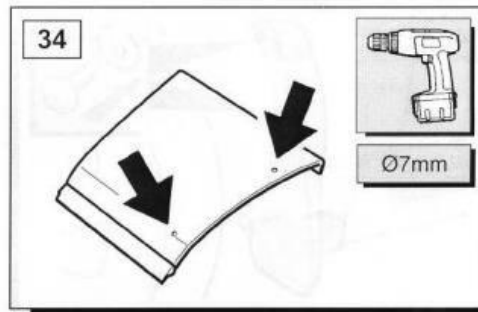

WARRANTY & DISCLAIMER - TerrafirMa products are warranted free from defects in materials and workmanship for a period of 12 months from the date of retail invoice. TerrafirMa does not warrant that the products manufactured or marketed by it comply with the laws of the country where those goods are purchased or used. It is the sole responsibility of the purchaser to ascertain whether products being purchased, or the fitting of those products to any other object, comply with local laws. This warranty covers structural defect and workmanship but does not cover finishes, labour charges for removal or refitting, freight costs, accident damage, misuse or abuse, damage due to incorrect or improper fitment or application, modified product, faulty design or consequential damage of any kind. Damage or defects caused by collision, alteration, improper installation, road hazards, adverse conditions or usage for any other purpose other than normal private usage are not covered by this warranty. TerrafirMa shall not be liable for any other claim relating to the use of the product and any indirect special or consequential damage or injury to any person, company or other entity. All claims must be accompanied by the original retail invoice and should be submitted to the supplying Allmakes 4x4/TerrafirMa distributor. This warranty covers only the replacement of the product or part concerned. The decision remains solely at the discretion of Allmakes Ltd. The information contained in this catalogue was correct at the time of going to press. Allmakes/TerrafirMa and its associated companies reserve the right to alter the range and any product specifications without notice. Always consult your Allmakes/TerrafirMa distributor for the latest product information and specifications. The TerrafirMa range of products is constantly being evaluated for enhancement and improvement to make sure the level of quality and performance is as expected.

VUB503660
RANGE ROVER
L322