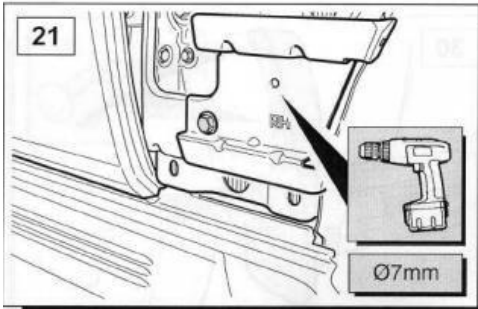

WARRANTY & DISCLAIMER - TerrafirMa products are warranted free from defects in materials and workmanship for a period of 12 months from the date of retail invoice. TerrafirMa does not warrant that the products manufactured or marketed by it comply with the laws of the country where those goods are purchased or used. It is the sole responsibility of the purchaser to ascertain whether products being purchased, or the fitting of those products to any other object, comply with local laws. This warranty covers structural defect and workmanship but does not cover finishes, labour charges for removal or refitting, freight costs, accident damage, misuse or abuse, damage due to incorrect or improper fitment or application, modified product, faulty design or consequential damage of any kind. Damage or defects caused by collision, alteration, improper installation, road hazards, adverse conditions or usage for any other purpose other than normal private usage are not covered by this warranty. TerrafirMa shall not be liable for any other claim relating to the use of the product and any indirect special or consequential damage or injury to any person, company or other entity. All claims must be accompanied by the original retail invoice and should be submitted to the supplying Allmakes 4x4/TerrafirMa distributor. This warranty covers only the replacement of the product or part concerned. The decision remains solely at the discretion of Allmakes Ltd. The information contained in this catalogue was correct at the time of going to press. Allmakes/TerrafirMa and its associated companies reserve the right to alter the range and any product specifications without notice. Always consult your Allmakes/TerrafirMa distributor for the latest product information and specifications. The TerrafirMa range of products is constantly being evaluated for enhancement and improvement to make sure the level of quality and performance is as expected.

VUB503660
RANGE ROVER
L322