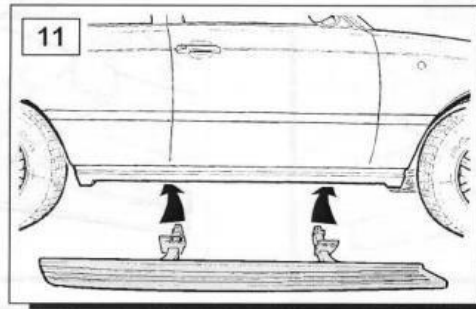

WARRANTY & DISCLAIMER - Terrafirma products are warranted free from defects in materials and workmanship for a period of 12 months from the date of retail invoice. Terrafirma does not warrant that the products manufactured or marketed by it comply with the laws of the country where those goods are purchased or used. It is the sole responsibility of the purchaser to ascertain whether products being purchased, or the fitting of those products to any other object, comply with local laws. This warranty covers structural defect and workmanship but does not cover finishes, labour charges for removal or refitting, freight costs, accident damage, misuse or abuse, damage due to incorrect or improper fitment or application, modified product, faulty design or consequential damage of any kind. Damage or defects caused by collision, alteration, improper installation, road hazards, adverse conditions or usage for any other purpose other than normal private usage are not covered by this warranty. Terrafirma shall not be liable for any other claim relating to the use of the product and any indirect special or consequential damage or injury to any person, company or other entity. All claims must be accompanied by the original retail invoice and should be submitted to the supplying Allmakes 4x4/Terrafirma distributor. This warranty covers only the replacement of the product or part concerned. The decision remains solely at the discretion of Allmakes Ltd. The information contained in this catalogue was correct at the time of going to press. Allmakes/Terrafirma and its associated companies reserve the right to alter the range and any product specifications without notice. Always consult your Allmakes/Terrafirma distributor for the latest product information and specifications. The Terrafirma range of products is constantly being evaluated for enhancement and improvement to make sure the level of quality and performance is as expected.

VUB503660
RANGE ROVER
L322