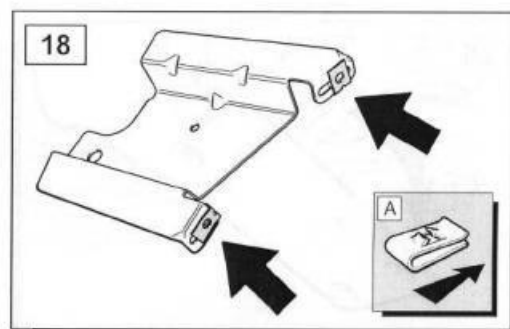

WARRANTY & DISCLAIMER - Terrafirma products are warranted free from defects in materials and workmanship for a period of 12 months from the date of retail invoice. Terrafirma does not warrant that the products manufactured or marketed by it comply with the laws of the country where those goods are purchased or used. It is the sole responsibility of the purchaser to ascertain whether products being purchased, or the fitting of those products to any other object, comply with local laws. This warranty covers structural defect and workmanship but does not cover finishes, labour charges for removal or refitting, freight costs, accident damage, misuse or abuse, damage due to incorrect or improper fitment or application, modified product, faulty design or consequential damage of any kind. Damage or defects caused by collision, alteration, improper installation, road hazards, adverse conditions or usage for any other purpose other than normal private usage are not covered by this warranty. Terrafirma shall not be liable for any other claim relating to the use of the product and any indirect special or consequential damage or injury to any person, company or other entity. All claims must be accompanied by the original retail invoice and should be submitted to the supplying Allmakes 4x4/Terrafirma distributor. This warranty covers only the replacement of the product or part concerned. The decision remains solely at the discretion of Allmakes Ltd. The information contained in this catalogue was correct at the time of going to press. Allmakes/Terrafirma and its associated companies reserve the right to alter the range and any product specifications without notice. Always consult your Allmakes/Terrafirma distributor for the latest product information and specifications. The Terrafirma range of products is constantly being evaluated for enhancement and improvement to make sure the level of quality and performance is as expected.