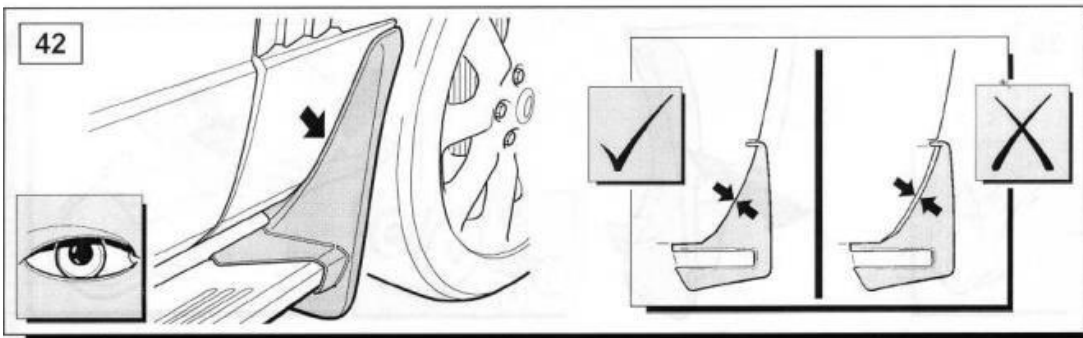

WARRANTY & DISCLAIMER - TerrafirMa products are warranted free from defects in materials and workmanship for a period of 12 months from the date of retail invoice. TerrafirMa does not warrant that the products manufactured or marketed by it comply with the laws of the country where those goods are purchased or used. It is the sole responsibility of the purchaser to ascertain whether products being purchased, or the fitting of those products to any other object, comply with local laws. This warranty covers structural defect and workmanship but does not cover finishes, labour charges for removal or refitting, freight costs, accident damage, misuse or abuse, damage due to incorrect or improper fitment or application, modified product, faulty design or consequential damage of any kind. Damage or defects caused by collision, alteration, improper installation, road hazards, adverse conditions or usage for any other purpose other than normal private usage are not covered by this warranty. TerrafirMa shall not be liable for any other claim relating to the use of the product and any indirect special or consequential damage or injury to any person, company or other entity. All claims must be accompanied by the original retail invoice and should be submitted to the supplying Allmakes 4x4/TerrafirMa distributor. This warranty covers only the replacement of the product or part concerned. The decision remains solely at the discretion of Allmakes Ltd. The information contained in this catalogue was correct at the time of going to press. Allmakes/TerrafirMa and its associated companies reserve the right to alter the range and any product specifications without notice. Always consult your Allmakes/TerrafirMa distributor for the latest product information and specifications. The TerrafirMa range of products is constantly being evaluated for enhancement and improvement to make sure the level of quality and performance is as expected.

VUB503660
RANGE ROVER
L322