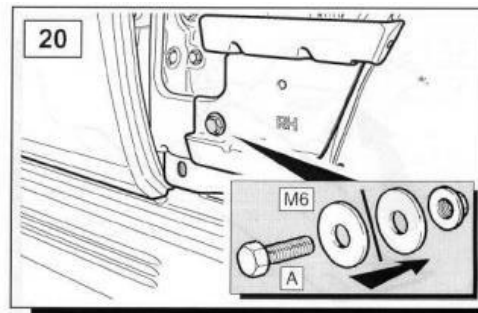

WARRANTY & DISCLAIMER - TerrafirMa products are warranted free from defects in materials and workmanship for a period of 12 months from the date of retail invoice. TerrafirMa does not warrant that the products manufactured or marketed by it comply with the laws of the country where those goods are purchased or used. It is the sole responsibility of the purchaser to ascertain whether products being purchased, or the fitting of those products to any other object, comply with local laws. This warranty covers structural defect and workmanship but does not cover finishes, labour charges for removal or refitting, freight costs, accident damage, misuse or abuse, damage due to incorrect or improper fitment or application, modified product, faulty design or consequential damage of any kind. Damage or defects caused by collision, alteration, improper installation, road hazards, adverse conditions or usage for any other purpose other than normal private usage are not covered by this warranty. TerrafirMa shall not be liable for any other claim relating to the use of the product and any indirect special or consequential damage or injury to any person, company or other entity. All claims must be accompanied by the original retail invoice and should be submitted to the supplying Allmakes 4x4/TerrafirMa distributor. This warranty covers only the replacement of the product or part concerned. The decision remains solely at the discretion of Allmakes Ltd. The information contained in this catalogue was correct at the time of going to press. Allmakes/TerrafirMa and its associated companies reserve the right to alter the range and any product specifications without notice. Always consult your Allmakes/TerrafirMa distributor for the latest product information and specifications. The TerrafirMa range of products is constantly being evaluated for enhancement and improvement to make sure the level of quality and performance is as expected.

VUB503660
RANGE ROVER
L322