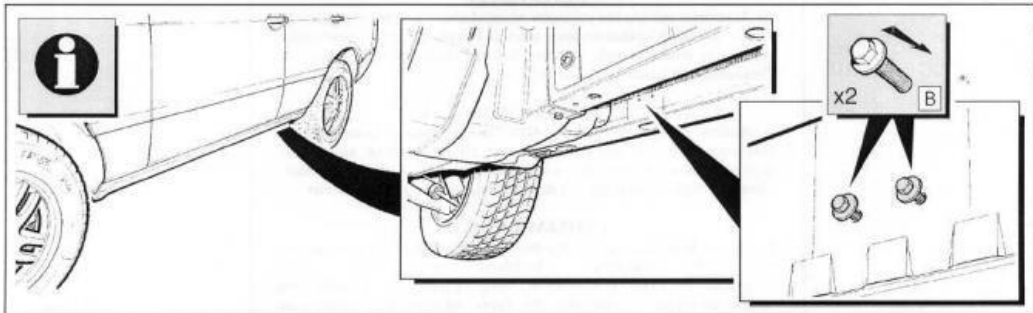

VUB503660  
RANGE ROVER  
L322

**Repeat procedure  
for opposite side**

**WARRANTY & DISCLAIMER** - Terrafirma products are warranted free from defects in materials and workmanship for a period of 12 months from the date of retail invoice. Terrafirma does not warrant that the products manufactured or marketed by it comply with the laws of the country where those goods are purchased or used. It is the sole responsibility of the purchaser to ascertain whether products being purchased, or the fitting of those products to any other object, comply with local laws. This warranty covers structural defect and workmanship but does not cover finishes, labour charges for removal or refitting, freight costs, accident damage, misuse or abuse, damage due to incorrect or improper fitment or application, modified product, faulty design or consequential damage of any kind. Damage or defects caused by collision, alteration, improper installation, road hazards, adverse conditions or usage for any other purpose other than normal private usage are not covered by this warranty. Terrafirma shall not be liable for any other claim relating to the use of the product and any indirect special or consequential damage or injury to any person, company or other entity. All claims must be accompanied by the original retail invoice and should be submitted to the supplying Allmakes 4x4/Terrafirma distributor. This warranty covers only the replacement of the product or part concerned. The decision remains solely at the discretion of Allmakes Ltd. The information contained in this catalogue was correct at the time of going to press. Allmakes/Terrafirma and its associated companies reserve the right to alter the range and any product specifications without notice. Always consult your Allmakes/Terrafirma distributor for the latest product information and specifications. The Terrafirma range of products is constantly being evaluated for enhancement and improvement to make sure the level of quality and performance is as expected.