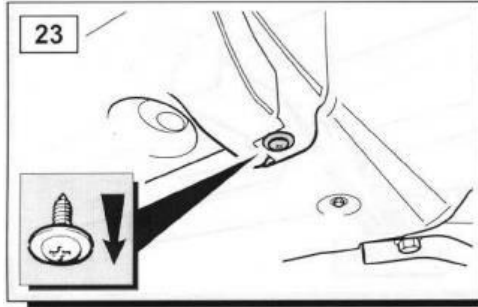

WARRANTY & DISCLAIMER - TerrafirMa products are warranted free from defects in materials and workmanship for a period of 12 months from the date of retail invoice. TerrafirMa does not warrant that the products manufactured or marketed by it comply with the laws of the country where those goods are purchased or used. It is the sole responsibility of the purchaser to ascertain whether products being purchased, or the fitting of those products to any other object, comply with local laws. This warranty covers structural defect and workmanship but does not cover finishes, labour charges for removal or refitting, freight costs, accident damage, misuse or abuse, damage due to incorrect or improper fitment or application, modified product, faulty design or consequential damage of any kind. Damage or defects caused by collision, alteration, improper installation, road hazards, adverse conditions or usage for any other purpose other than normal private usage are not covered by this warranty. TerrafirMa shall not be liable for any other claim relating to the use of the product and any indirect special or consequential damage or injury to any person, company or other entity. All claims must be accompanied by the original retail invoice and should be submitted to the supplying Allmakes 4x4/TerrafirMa distributor. This warranty covers only the replacement of the product or part concerned. The decision remains solely at the discretion of Allmakes Ltd. The information contained in this catalogue was correct at the time of going to press. Allmakes/TerrafirMa and its associated companies reserve the right to alter the range and any product specifications without notice. Always consult your Allmakes/TerrafirMa distributor for the latest product information and specifications. The TerrafirMa range of products is constantly being evaluated for enhancement and improvement to make sure the level of quality and performance is as expected.

VUB503660
RANGE ROVER
L322