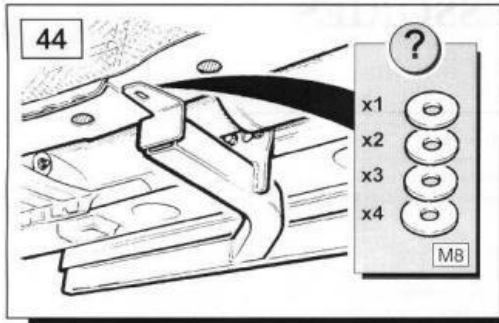

**Repeat procedure
for opposite side**