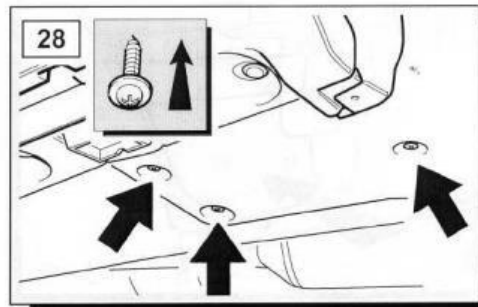

WARRANTY & DISCLAIMER - TerrafirMa products are warranted free from defects in materials and workmanship for a period of 12 months from the date of retail invoice. TerrafirMa does not warrant that the products manufactured or marketed by it comply with the laws of the country where those goods are purchased or used. It is the sole responsibility of the purchaser to ascertain whether products being purchased, or the fitting of those products to any other object, comply with local laws. This warranty covers structural defect and workmanship but does not cover finishes, labour charges for removal or refitting, freight costs, accident damage, misuse or abuse, damage due to incorrect or improper fitment or application, modified product, faulty design or consequential damage of any kind. Damage or defects caused by collision, alteration, improper installation, road hazards, adverse conditions or usage for any other purpose other than normal private usage are not covered by this warranty. TerrafirMa shall not be liable for any other claim relating to the use of the product and any indirect special or consequential damage or injury to any person, company or other entity. All claims must be accompanied by the original retail invoice and should be submitted to the supplying Allmakes 4x4/TerrafirMa distributor. This warranty covers only the replacement of the product or part concerned. The decision remains solely at the discretion of Allmakes Ltd. The information contained in this catalogue was correct at the time of going to press. Allmakes/TerrafirMa and its associated companies reserve the right to alter the range and any product specifications without notice. Always consult your Allmakes/TerrafirMa distributor for the latest product information and specifications. The TerrafirMa range of products is constantly being evaluated for enhancement and improvement to make sure the level of quality and performance is as expected.

VUB503660
RANGE ROVER
L322