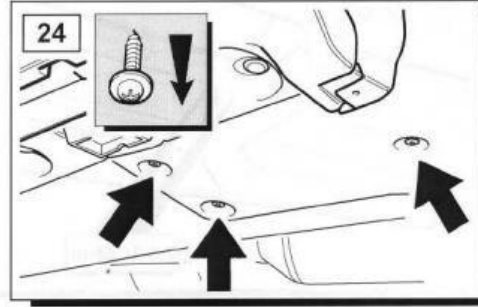

WARRANTY & DISCLAIMER - TerrafirMa products are warranted free from defects in materials and workmanship for a period of 12 months from the date of retail invoice. TerrafirMa does not warrant that the products manufactured or marketed by it comply with the laws of the country where those goods are purchased or used. It is the sole responsibility of the purchaser to ascertain whether products being purchased, or the fitting of those products to any other object, comply with local laws. This warranty covers structural defect and workmanship but does not cover finishes, labour charges for removal or refitting, freight costs, accident damage, misuse or abuse, damage due to incorrect or improper fitment or application, modified product, faulty design or consequential damage of any kind. Damage or defects caused by collision, alteration, improper installation, road hazards, adverse conditions or usage for any other purpose other than normal private usage are not covered by this warranty. TerrafirMa shall not be liable for any other claim relating to the use of the product and any indirect special or consequential damage or injury to any person, company or other entity. All claims must be accompanied by the original retail invoice and should be submitted to the supplying Allmakes 4x4/TerrafirMa distributor. This warranty covers only the replacement of the product or part concerned. The decision remains solely at the discretion of Allmakes Ltd. The information contained in this catalogue was correct at the time of going to press. Allmakes/TerrafirMa and its associated companies reserve the right to alter the range and any product specifications without notice. Always consult your Allmakes/TerrafirMa distributor for the latest product information and specifications. The TerrafirMa range of products is constantly being evaluated for enhancement and improvement to make sure the level of quality and performance is as expected.

VUB503660
RANGE ROVER
L322