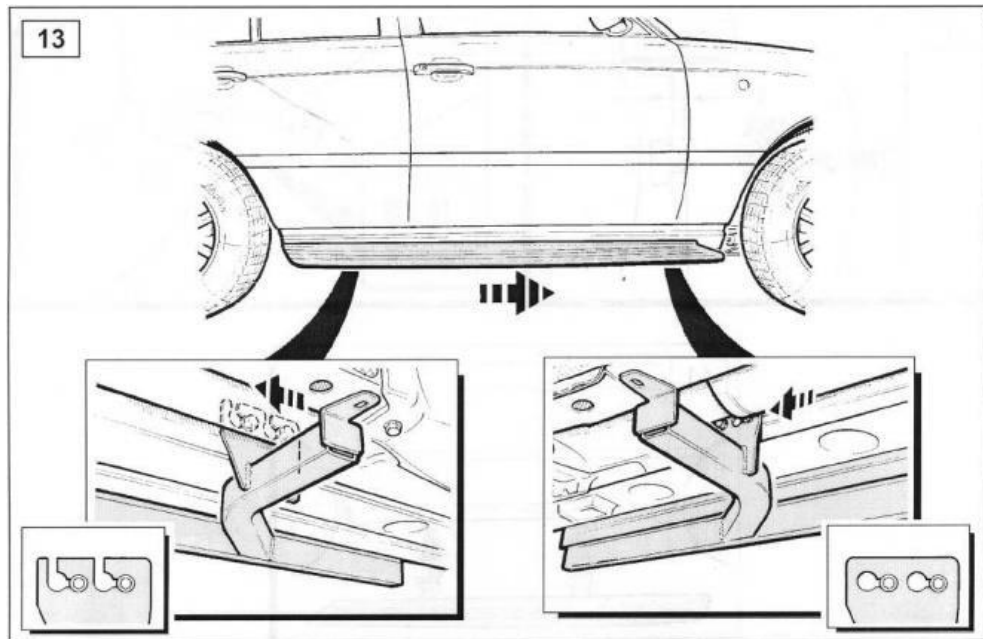

WARRANTY & DISCLAIMER - Terrafirma products are warranted free from defects in materials and workmanship for a period of 12 months from the date of retail invoice. Terrafirma does not warrant that the products manufactured or marketed by it comply with the laws of the country where those goods are purchased or used. It is the sole responsibility of the purchaser to ascertain whether products being purchased, or the fitting of those products to any other object, comply with local laws. This warranty covers structural defect and workmanship but does not cover finishes, labour charges for removal or refitting, freight costs, accident damage, misuse or abuse, damage due to incorrect or improper fitment or application, modified product, faulty design or consequential damage of any kind. Damage or defects caused by collision, alteration, improper installation, road hazards, adverse conditions or usage for any other purpose other than normal private usage are not covered by this warranty. Terrafirma shall not be liable for any other claim relating to the use of the product and any indirect special or consequential damage or injury to any person, company or other entity. All claims must be accompanied by the original retail invoice and should be submitted to the supplying Allmakes 4x4/Terrafirma distributor. This warranty covers only the replacement of the product or part concerned. The decision remains solely at the discretion of Allmakes Ltd. The information contained in this catalogue was correct at the time of going to press. Allmakes/Terrafirma and its associated companies reserve the right to alter the range and any product specifications without notice. Always consult your Allmakes/Terrafirma distributor for the latest product information and specifications. The Terrafirma range of products is constantly being evaluated for enhancement and improvement to make sure the level of quality and performance is as expected.

VUB503660
RANGE ROVER
L322