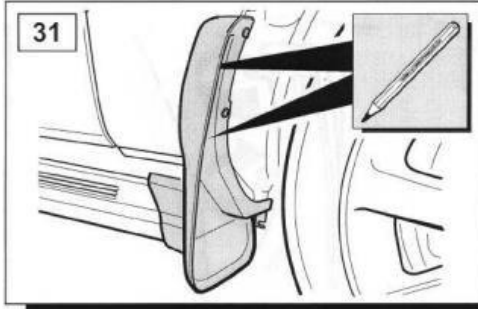

WARRANTY & DISCLAIMER - TerrafirMa products are warranted free from defects in materials and workmanship for a period of 12 months from the date of retail invoice. TerrafirMa does not warrant that the products manufactured or marketed by it comply with the laws of the country where those goods are purchased or used. It is the sole responsibility of the purchaser to ascertain whether products being purchased, or the fitting of those products to any other object, comply with local laws. This warranty covers structural defect and workmanship but does not cover finishes, labour charges for removal or refitting, freight costs, accident damage, misuse or abuse, damage due to incorrect or improper fitment or application, modified product, faulty design or consequential damage of any kind. Damage or defects caused by collision, alteration, improper installation, road hazards, adverse conditions or usage for any other purpose other than normal private usage are not covered by this warranty. TerrafirMa shall not be liable for any other claim relating to the use of the product and any indirect special or consequential damage or injury to any person, company or other entity. All claims must be accompanied by the original retail invoice and should be submitted to the supplying Allmakes 4x4/TerrafirMa distributor. This warranty covers only the replacement of the product or part concerned. The decision remains solely at the discretion of Allmakes Ltd. The information contained in this catalogue was correct at the time of going to press. Allmakes/TerrafirMa and its associated companies reserve the right to alter the range and any product specifications without notice. Always consult your Allmakes/TerrafirMa distributor for the latest product information and specifications. The TerrafirMa range of products is constantly being evaluated for enhancement and improvement to make sure the level of quality and performance is as expected.

VUB503660
RANGE ROVER
L322