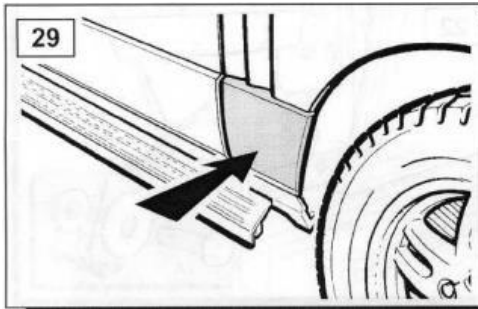

WARRANTY & DISCLAIMER - TerrafirMa products are warranted free from defects in materials and workmanship for a period of 12 months from the date of retail invoice. TerrafirMa does not warrant that the products manufactured or marketed by it comply with the laws of the country where those goods are purchased or used. It is the sole responsibility of the purchaser to ascertain whether products being purchased, or the fitting of those products to any other object, comply with local laws. This warranty covers structural defect and workmanship but does not cover finishes, labour charges for removal or refitting, freight costs, accident damage, misuse or abuse, damage due to incorrect or improper fitment or application, modified product, faulty design or consequential damage of any kind. Damage or defects caused by collision, alteration, improper installation, road hazards, adverse conditions or usage for any other purpose other than normal private usage are not covered by this warranty. TerrafirMa shall not be liable for any other claim relating to the use of the product and any indirect special or consequential damage or injury to any person, company or other entity. All claims must be accompanied by the original retail invoice and should be submitted to the supplying Allmakes 4x4/TerrafirMa distributor. This warranty covers only the replacement of the product or part concerned. The decision remains solely at the discretion of Allmakes Ltd. The information contained in this catalogue was correct at the time of going to press. Allmakes/TerrafirMa and its associated companies reserve the right to alter the range and any product specifications without notice. Always consult your Allmakes/TerrafirMa distributor for the latest product information and specifications. The TerrafirMa range of products is constantly being evaluated for enhancement and improvement to make sure the level of quality and performance is as expected.

VUB503660
RANGE ROVER
L322