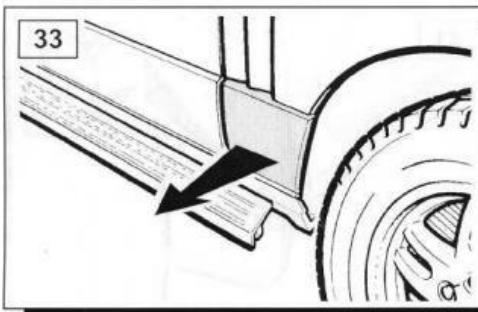

WARRANTY & DISCLAIMER - TerrafirMa products are warranted free from defects in materials and workmanship for a period of 12 months from the date of retail invoice. TerrafirMa does not warrant that the products manufactured or marketed by it comply with the laws of the country where those goods are purchased or used. It is the sole responsibility of the purchaser to ascertain whether products being purchased, or the fitting of those products to any other object, comply with local laws. This warranty covers structural defect and workmanship but does not cover finishes, labour charges for removal or refitting, freight costs, accident damage, misuse or abuse, damage due to incorrect or improper fitment or application, modified product, faulty design or consequential damage of any kind. Damage or defects caused by collision, alteration, improper installation, road hazards, adverse conditions or usage for any other purpose other than normal private usage are not covered by this warranty. TerrafirMa shall not be liable for any other claim relating to the use of the product and any indirect special or consequential damage or injury to any person, company or other entity. All claims must be accompanied by the original retail invoice and should be submitted to the supplying Allmakes 4x4/TerrafirMa distributor. This warranty covers only the replacement of the product or part concerned. The decision remains solely at the discretion of Allmakes Ltd. The information contained in this catalogue was correct at the time of going to press. Allmakes/TerrafirMa and its associated companies reserve the right to alter the range and any product specifications without notice. Always consult your Allmakes/TerrafirMa distributor for the latest product information and specifications. The TerrafirMa range of products is constantly being evaluated for enhancement and improvement to make sure the level of quality and performance is as expected.

VUB503660
RANGE ROVER
L322