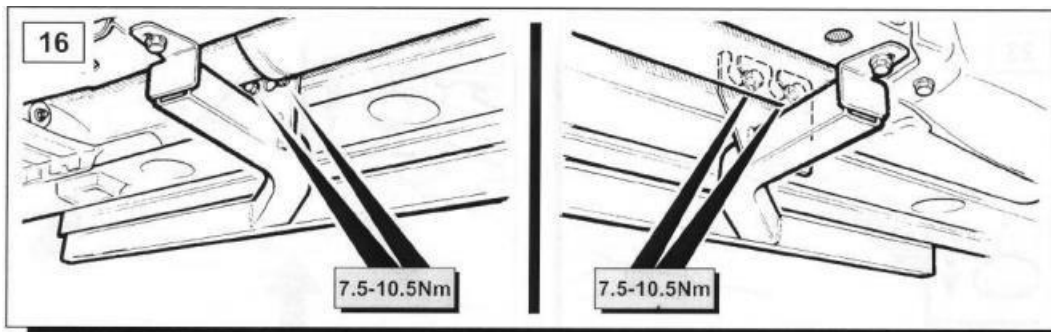

WARRANTY & DISCLAIMER - Terrafirma products are warranted free from defects in materials and workmanship for a period of 12 months from the date of retail invoice. Terrafirma does not warrant that the products manufactured or marketed by it comply with the laws of the country where those goods are purchased or used. It is the sole responsibility of the purchaser to ascertain whether products being purchased, or the fitting of those products to any other object, comply with local laws. This warranty covers structural defect and workmanship but does not cover finishes, labour charges for removal or refitting, freight costs, accident damage, misuse or abuse, damage due to incorrect or improper fitment or application, modified product, faulty design or consequential damage of any kind. Damage or defects caused by collision, alteration, improper installation, road hazards, adverse conditions or usage for any other purpose other than normal private usage are not covered by this warranty. Terrafirma shall not be liable for any other claim relating to the use of the product and any indirect special or consequential damage or injury to any person, company or other entity. All claims must be accompanied by the original retail invoice and should be submitted to the supplying Allmakes 4x4/Terrafirma distributor. This warranty covers only the replacement of the product or part concerned. The decision remains solely at the discretion of Allmakes Ltd. The information contained in this catalogue was correct at the time of going to press. Allmakes/Terrafirma and its associated companies reserve the right to alter the range and any product specifications without notice. Always consult your Allmakes/Terrafirma distributor for the latest product information and specifications. The Terrafirma range of products is constantly being evaluated for enhancement and improvement to make sure the level of quality and performance is as expected.