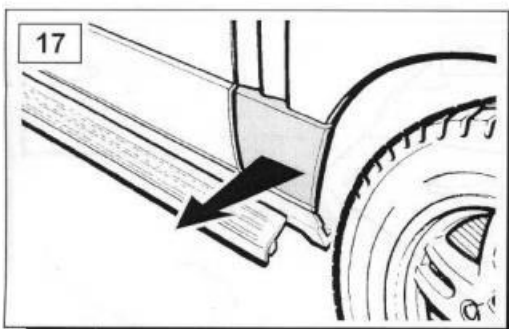

WARRANTY & DISCLAIMER - Terrafirma products are warranted free from defects in materials and workmanship for a period of 12 months from the date of retail invoice. Terrafirma does not warrant that the products manufactured or marketed by it comply with the laws of the country where those goods are purchased or used. It is the sole responsibility of the purchaser to ascertain whether products being purchased, or the fitting of those products to any other object, comply with local laws. This warranty covers structural defect and workmanship but does not cover finishes, labour charges for removal or refitting, freight costs, accident damage, misuse or abuse, damage due to incorrect or improper fitment or application, modified product, faulty design or consequential damage of any kind. Damage or defects caused by collision, alteration, improper installation, road hazards, adverse conditions or usage for any other purpose other than normal private usage are not covered by this warranty. Terrafirma shall not be liable for any other claim relating to the use of the product and any indirect special or consequential damage or injury to any person, company or other entity. All claims must be accompanied by the original retail invoice and should be submitted to the supplying Allmakes 4x4/Terrafirma distributor. This warranty covers only the replacement of the product or part concerned. The decision remains solely at the discretion of Allmakes Ltd. The information contained in this catalogue was correct at the time of going to press. Allmakes/Terrafirma and its associated companies reserve the right to alter the range and any product specifications without notice. Always consult your Allmakes/Terrafirma distributor for the latest product information and specifications. The Terrafirma range of products is constantly being evaluated for enhancement and improvement to make sure the level of quality and performance is as expected.