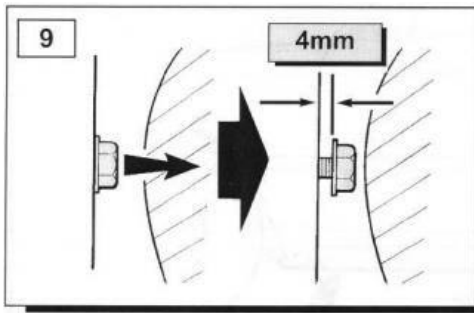

WARRANTY & DISCLAIMER - Terrafirma products are warranted free from defects in materials and workmanship for a period of 12 months from the date of retail invoice. Terrafirma does not warrant that the products manufactured or marketed by it comply with the laws of the country where those goods are purchased or used. It is the sole responsibility of the purchaser to ascertain whether products being purchased, or the fitting of those products to any other object, comply with local laws. This warranty covers structural defect and workmanship but does not cover finishes, labour charges for removal or refitting, freight costs, accident damage, misuse or abuse, damage due to incorrect or improper fitment or application, modified product, faulty design or consequential damage of any kind. Damage or defects caused by collision, alteration, improper installation, road hazards, adverse conditions or usage for any other purpose other than normal private usage are not covered by this warranty. Terrafirma shall not be liable for any other claim relating to the use of the product and any indirect special or consequential damage or injury to any person, company or other entity. All claims must be accompanied by the original retail invoice and should be submitted to the supplying Allmakes 4x4/Terrafirma distributor. This warranty covers only the replacement of the product or part concerned. The decision remains solely at the discretion of Allmakes Ltd. The information contained in this catalogue was correct at the time of going to press. Allmakes/Terrafirma and its associated companies reserve the right to alter the range and any product specifications without notice. Always consult your Allmakes/Terrafirma distributor for the latest product information and specifications. The Terrafirma range of products is constantly being evaluated for enhancement and improvement to make sure the level of quality and performance is as expected.

VUB503660
RANGE ROVER
L322