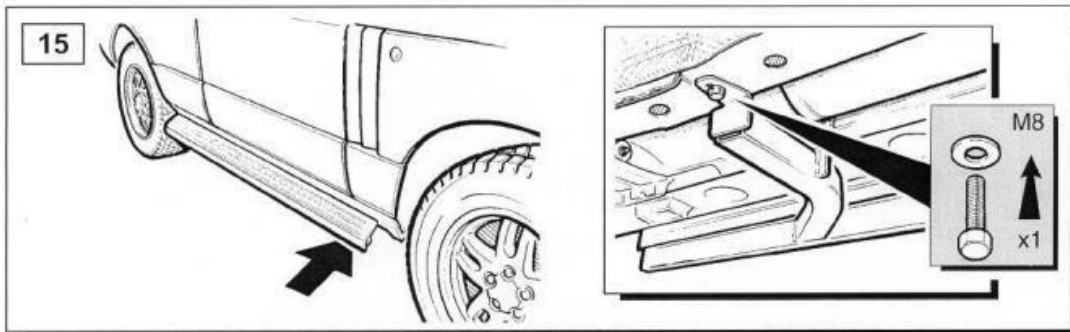

WARRANTY & DISCLAIMER - Terrafirma products are warranted free from defects in materials and workmanship for a period of 12 months from the date of retail invoice. Terrafirma does not warrant that the products manufactured or marketed by it comply with the laws of the country where those goods are purchased or used. It is the sole responsibility of the purchaser to ascertain whether products being purchased, or the fitting of those products to any other object, comply with local laws. This warranty covers structural defect and workmanship but does not cover finishes, labour charges for removal or refitting, freight costs, accident damage, misuse or abuse, damage due to incorrect or improper fitment or application, modified product, faulty design or consequential damage of any kind. Damage or defects caused by collision, alteration, improper installation, road hazards, adverse conditions or usage for any other purpose other than normal private usage are not covered by this warranty. Terrafirma shall not be liable for any other claim relating to the use of the product and any indirect special or consequential damage or injury to any person, company or other entity. All claims must be accompanied by the original retail invoice and should be submitted to the supplying Allmakes 4x4/Terrafirma distributor. This warranty covers only the replacement of the product or part concerned. The decision remains solely at the discretion of Allmakes Ltd. The information contained in this catalogue was correct at the time of going to press. Allmakes/Terrafirma and its associated companies reserve the right to alter the range and any product specifications without notice. Always consult your Allmakes/Terrafirma distributor for the latest product information and specifications. The Terrafirma range of products is constantly being evaluated for enhancement and improvement to make sure the level of quality and performance is as expected.